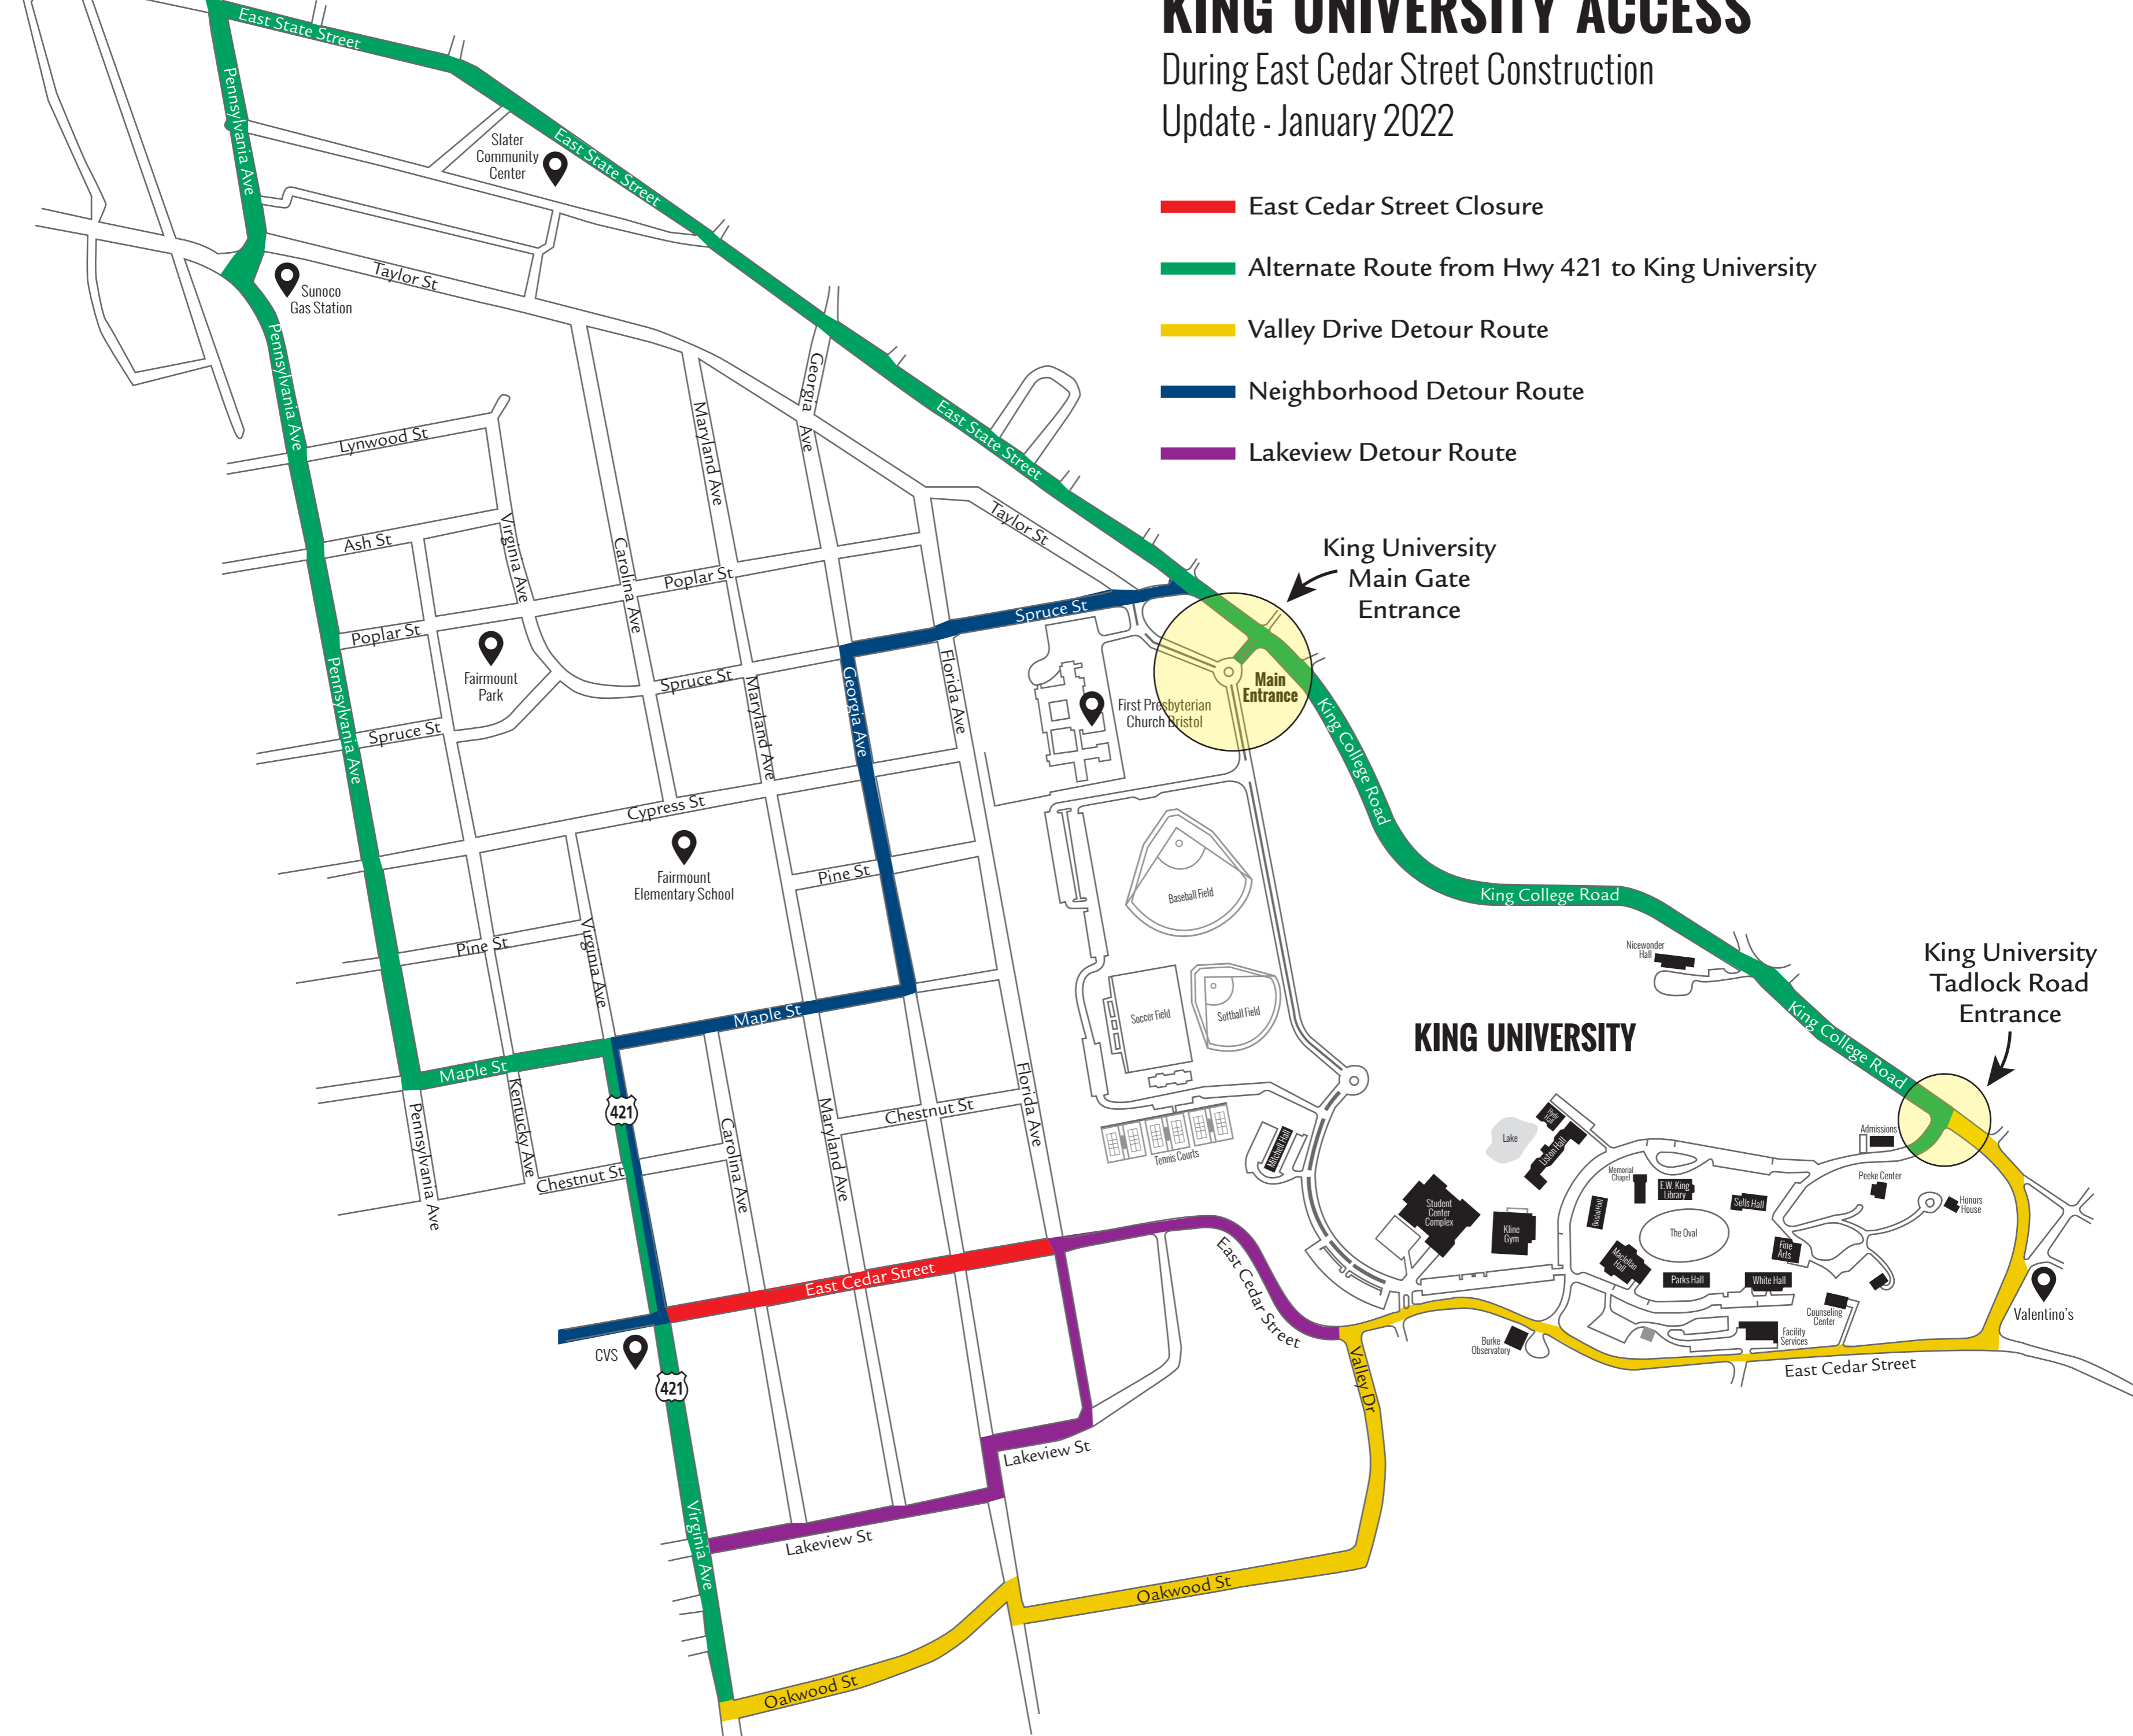

KING UNIVERSITY ACCESS

During East Cedar Street Construction

Update - January 2022

- East Cedar Street Closure
- Alternate Route from Hwy 421 to King University
- Valley Drive Detour Route
- Neighborhood Detour Route
- Lakeview Detour Route

← To Downtown Bristol

King University
Main Gate
Entrance

King University
Tadlock Road
Entrance

KING UNIVERSITY