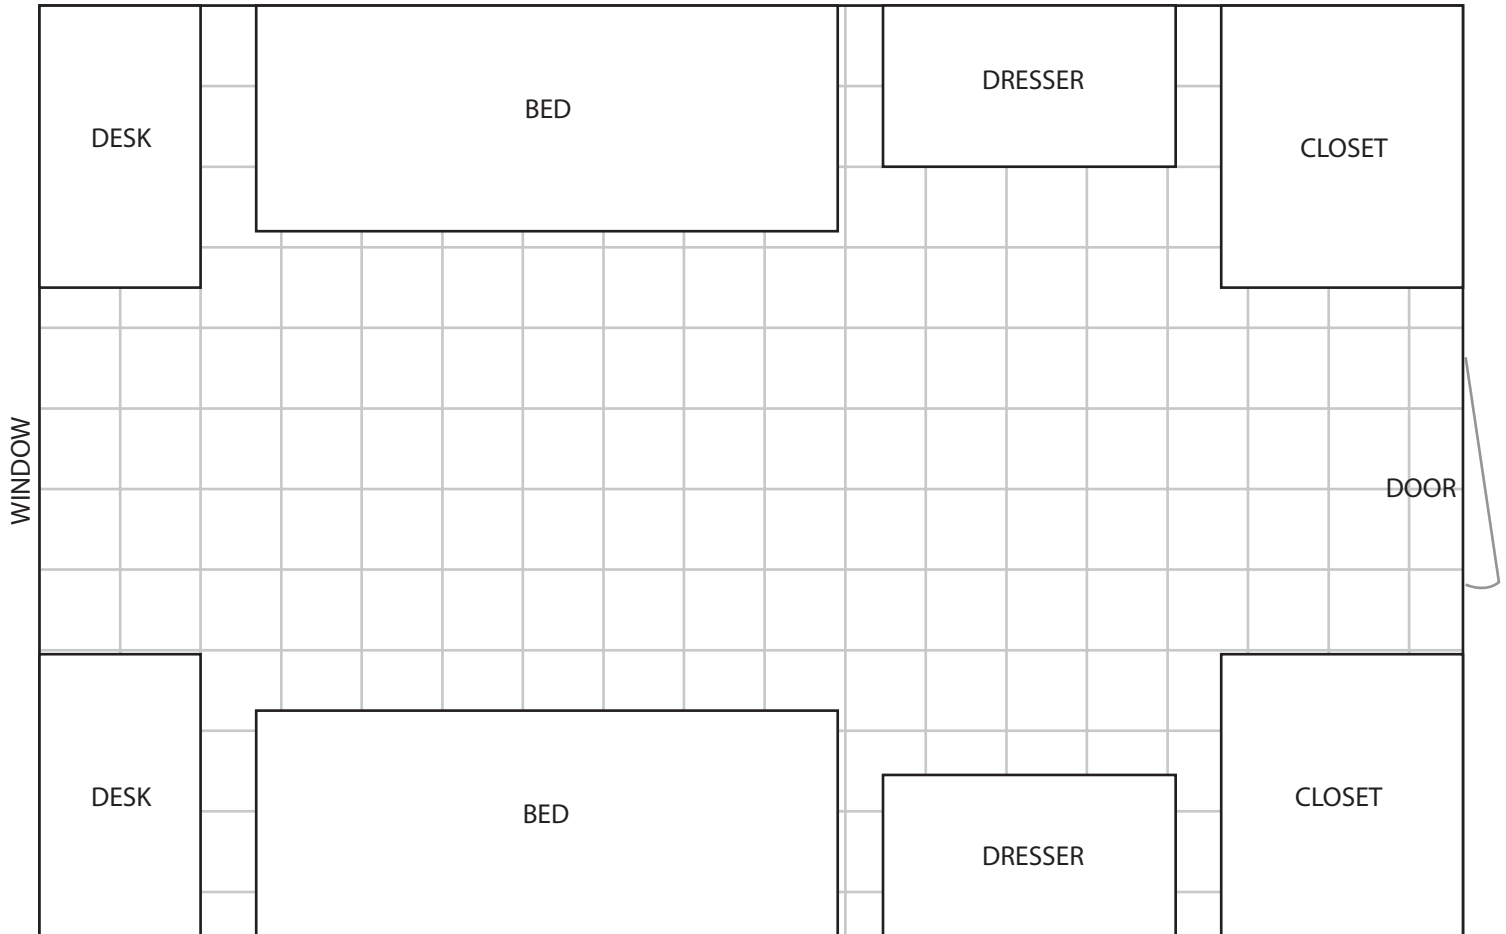

# Parks Hall - Double Room

Room size: 17' 9" x 11' 7" (varies)

Beds: 7' 2" long x 2' 10" wide

Window: 5' 8" x 4'

Closet: 6' 7" x 3' 6"

Dresser: 3' 9" x 3' x 2' deep

Mirror on dresser: 2' x 3'

Door: Standard size

Desk:

Surface of desk top: 2' deep x 3' 6" wide

Shelves: varies