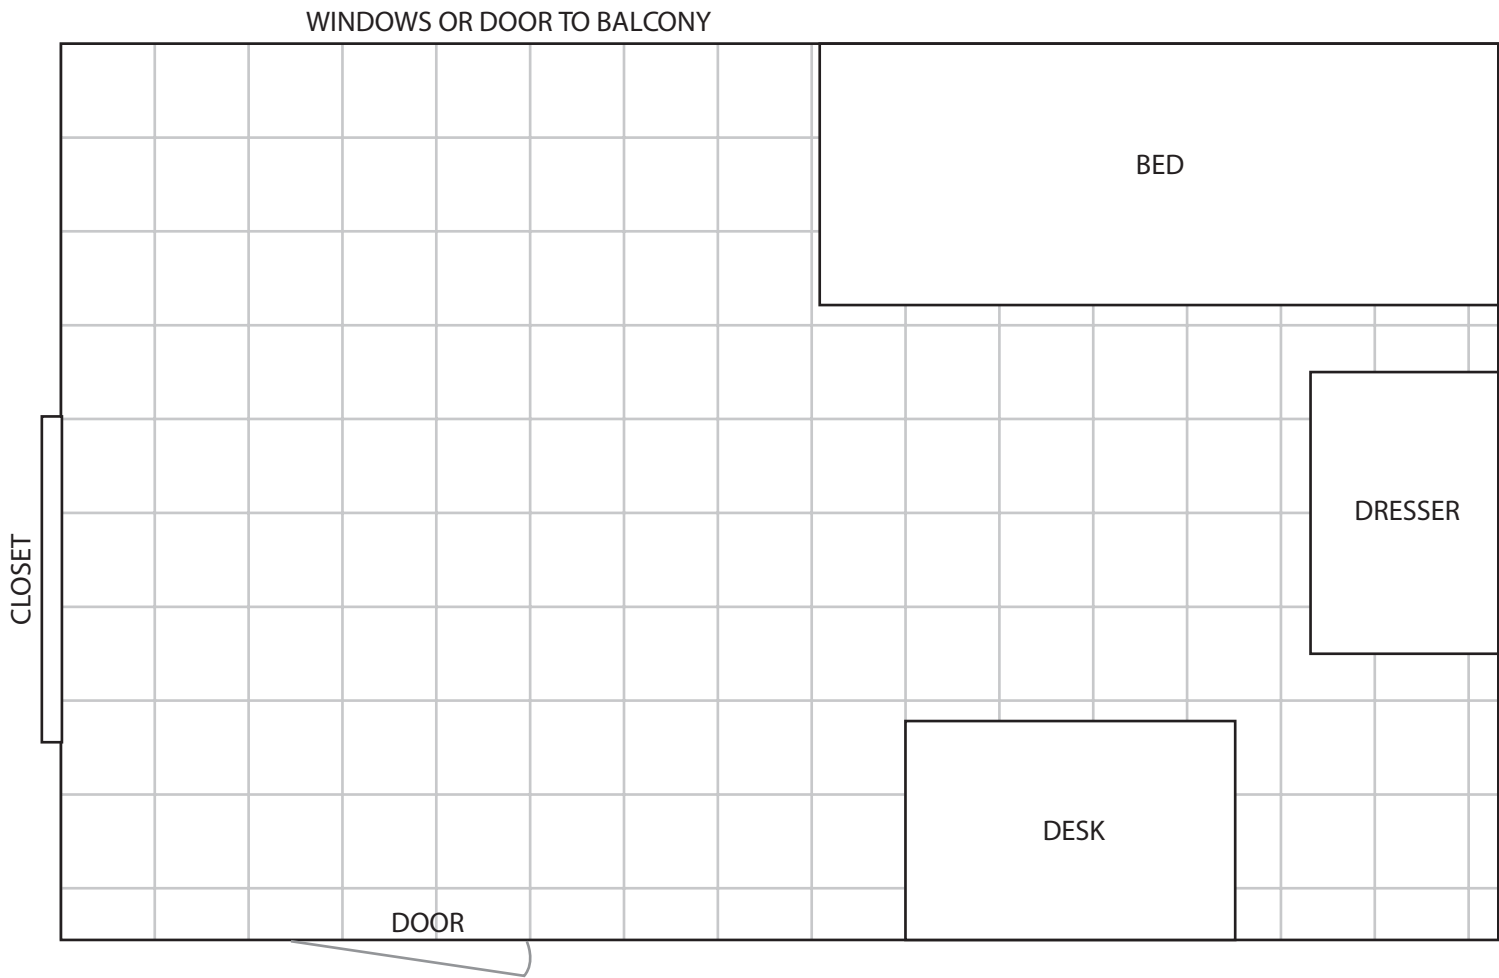

# Mitchell Hall - Single Room

Room size: 15' 3" x 9' 7" (varies)

Bed: 7' 2" long x 2' 10" wide

Window: varies

Closet: 7' x 3' 5" x 2' 6" deep

Dresser: 3' x 2' 6"

Door: Standard size

Desk:

Surface of desk top: 2' 3" deep x 3' 6" wide

Shelves: 2' 3" deep x 3' 6" wide