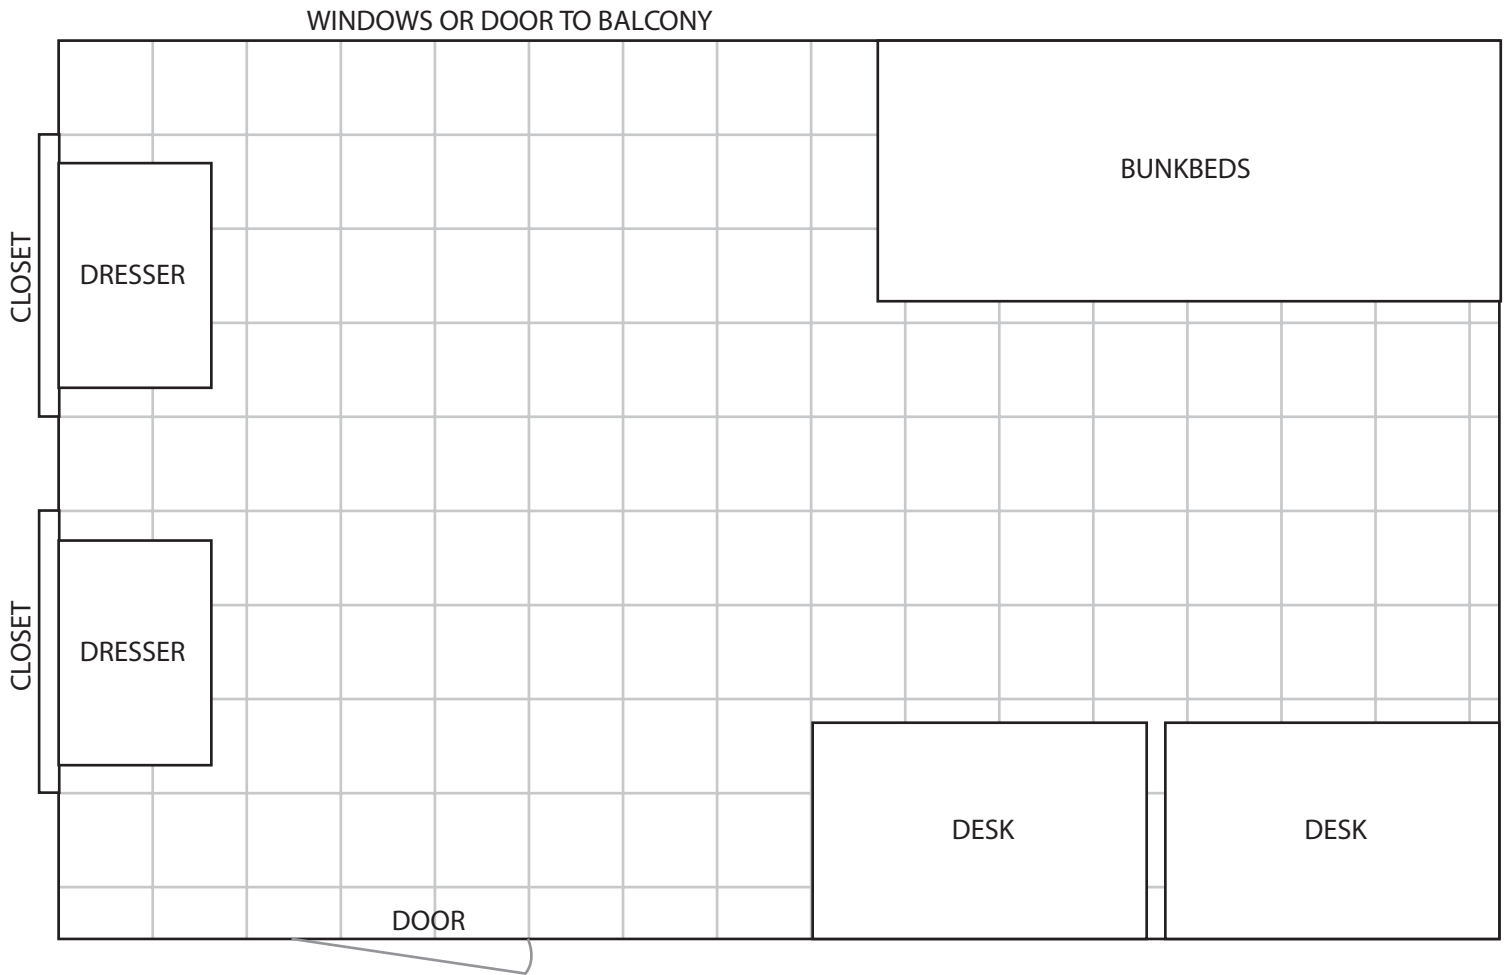

# Mitchell Hall - Double Room

Room size: 15' 3" x 9' 7" (varies)

Bunkbeds: 6' 7" long x 4' 10" tall x 2' 10" wide

Window: varies

Closet: 7' x 3' 5" x 2' 6" deep

Dresser: 3' x 2' 6"

Door: Standard size

Desk:

Surface of desk top: 2' 3" deep x 3' 6" wide

Shelves: 2' 3" deep x 3' 6" wide