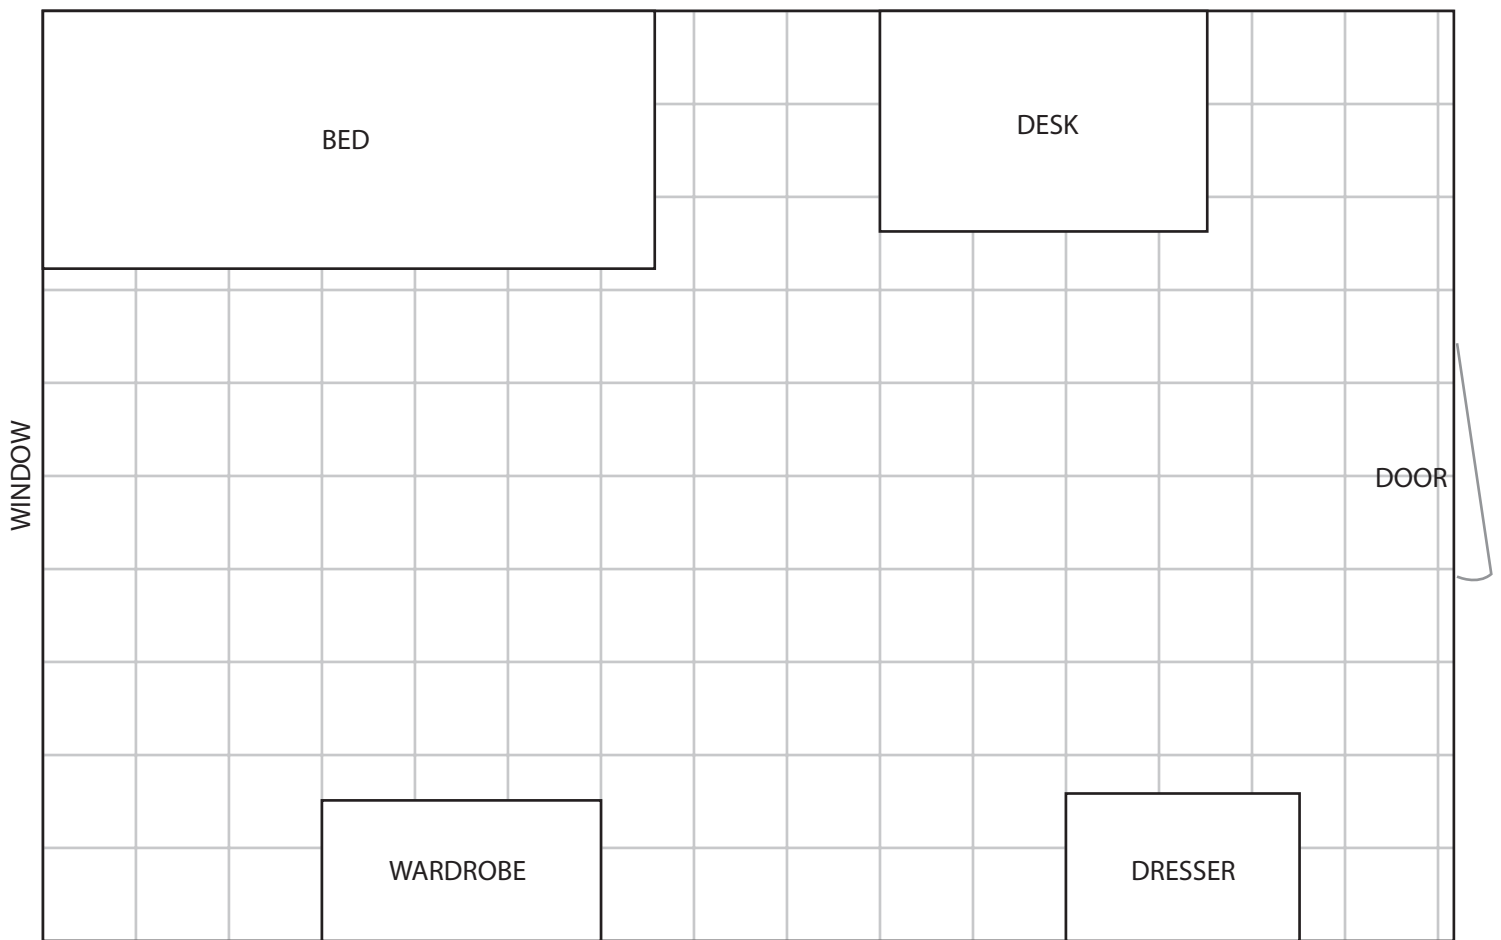

Lower Liston Hall - Single Room

Room size: 15' 2" x 10'

Bed: 6' 7" long x 2' 10" wide

Window: 5' 4" x 3' 6"

Closet: 6' 8" x 3'

Dresser: 2' 6" x 3' 6" x 1' 7" deep

Door: Standard size

Desk:

Surface of desk top: 2' 4" deep x 3' 6" wide

Middle drawer: 1' 6" x 1' 9"

Height: 2' 6"

Top shelves: 10" deep

Bottom shelves: 2' 2" deep x 1' 7" wide