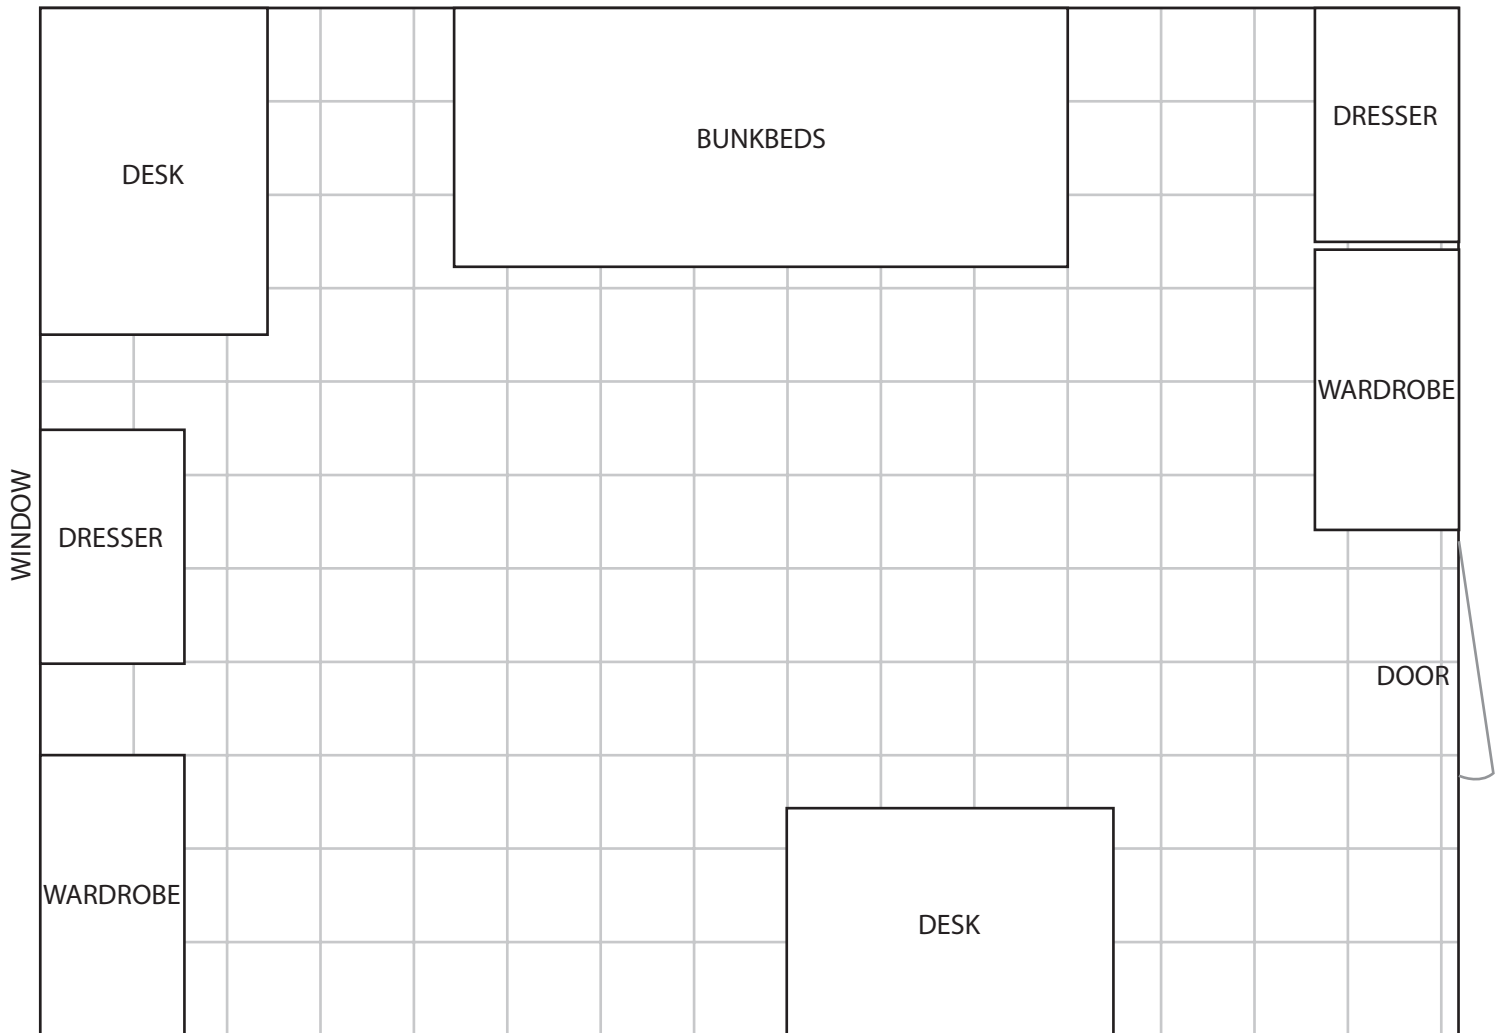

Lower Liston Hall - Double Room

Room size: 15' 2" x 11'

Bunkbeds: 6' 7" long x 5' 8" tall x 2' 10" wide

Window: 5' 4" x 3' 6"

Closet: 6' 8" x 3'

Dresser: 2' 6" x 3' 6" x 1' 7" deep

Door: Standard size

Desk:

Surface of desk top: 2' 4" deep x 3' 6" wide

Middle drawer: 1' 6" x 1' 9"

Height: 2' 6"

Top shelves: 10" deep

Bottom shelves: 2' 2" deep x 1' 7" wide