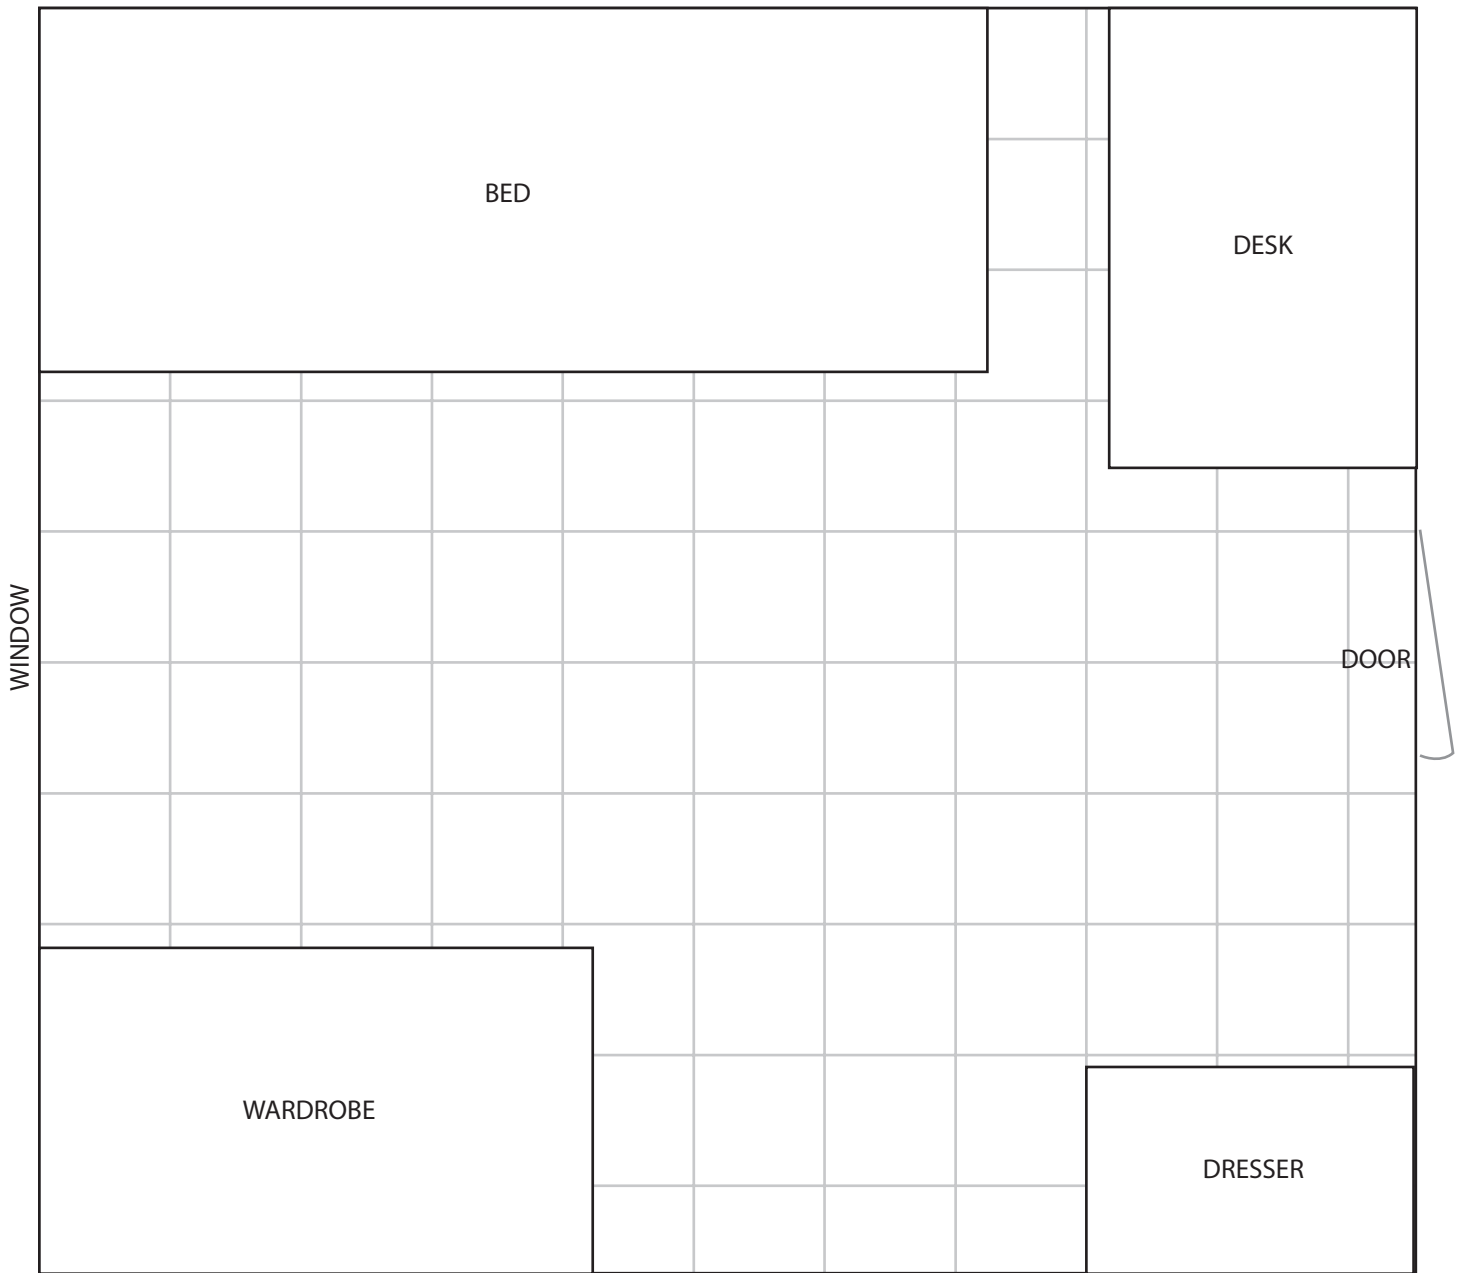

# Liston Hall - Single Room

Room size: 10' 5" x 9' 7"

Bed: 7' 2" long x 2' 10"

Window: 5' 7" x 3' 6"

Closet: 7' 6" x 4' 2"

Dresser: 2' 6" x 3' 6" x 1' 7" deep

Door: Standard size

Desk:

Surface of desk top: 2' 4" deep x 3' 6" wide

Middle drawer: 1' 6" x 1' 9"

Height: 2' 6"

Top shelves: 10" deep

Bottom shelves: 2' 2" deep x 1' 7" wide