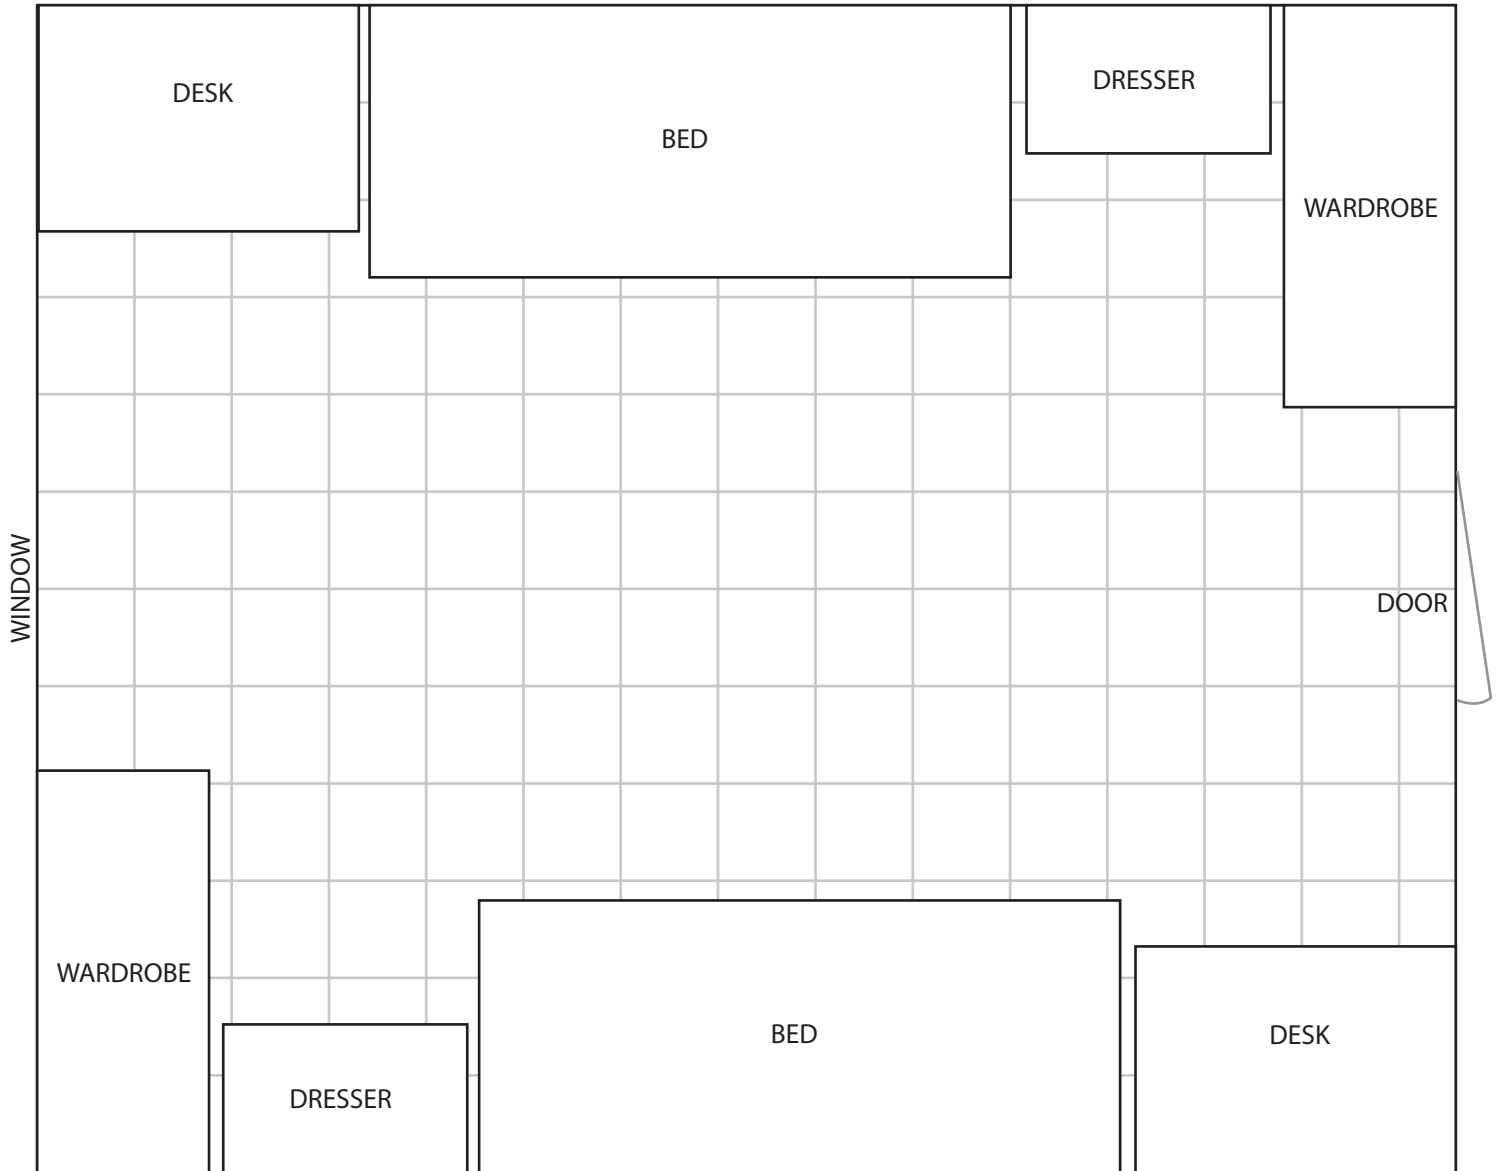

# Liston Hall - Double Room

Room size: 11' 7" x 15'

Beds: 6' 7" long x 2' 10"

Window: 5' 7" x 3' 6"

Closet: 7' 6" x 4' 2"

Dresser: 2' 6" x 3' 6" x 1' 7" deep

Door: Standard size

Desk:

Surface of desk top: 2' 4" deep x 3' 6" wide

Middle drawer: 1' 6" x 1' 9"

Height: 2' 6"

Top shelves: 10" deep

Bottom shelves: 2' 2" deep x 1' 7" wide