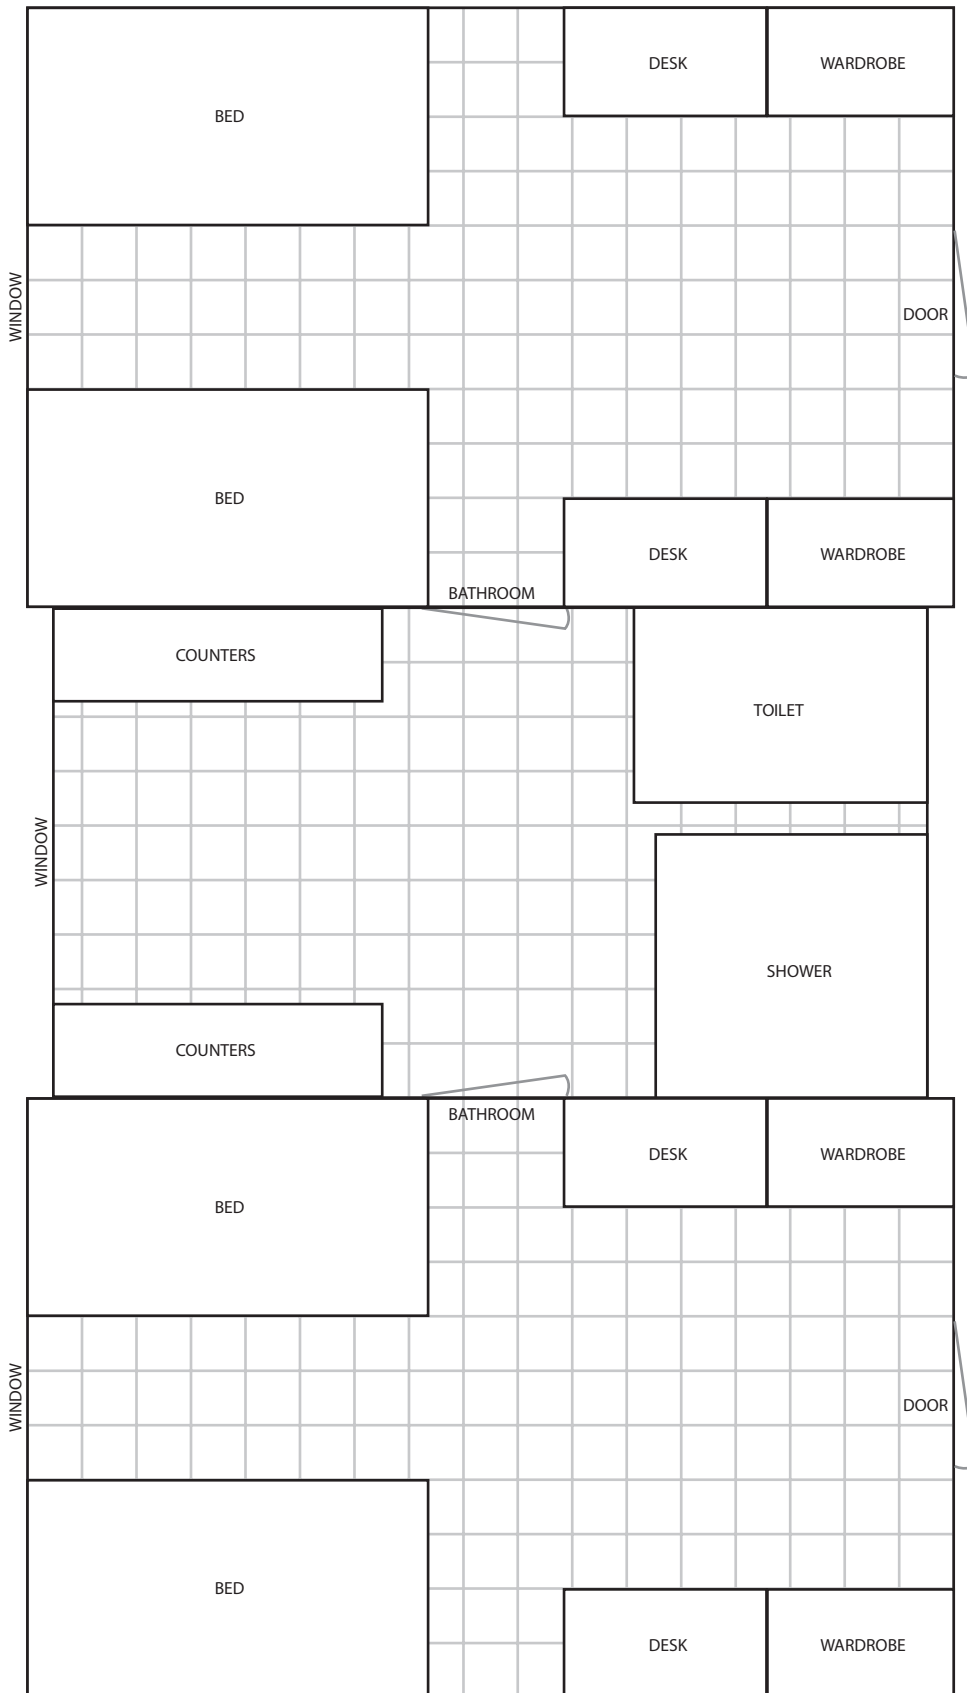

Hyde Hall - Double Room Suite

Individual Rooms

Room size: 11' x 17'

Beds: 7' 4" long x 4' wide

Window: 5' 11" x 3' 3"

Closet: 7' 6" x 4' 2"

Dresser: 7' 10" x 3' 5"

Door: Standard size

Desk:

Surface of desk top:

2' deep x 3' 7" wide

Drawers:

1' 2" wide x 1' 11" deep
x 2' 7" tall

Height:

3' 11"

Top shelves:

1' deep x 3' 11" tall
x 3' 6" wide

Bathroom

Room size: 16' x 9' 1"

Shower: 4' 11" x 5'

Toilet: 3' 8" x 5' 5"

Counters: 6' 1" x 1' 9"